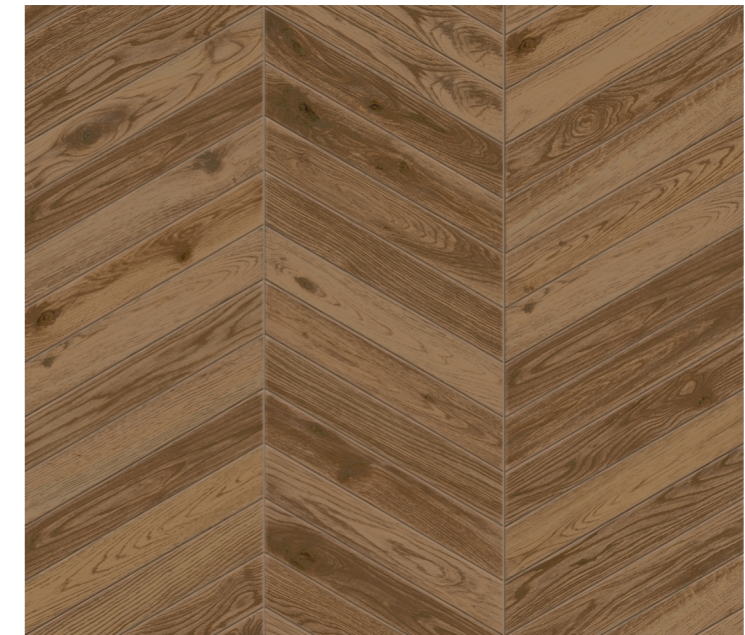

KLAY STORE

WOOD

Fine full-body coloured porcelain stoneware

9.5 mm

AVORIO
20 x 120 cm

BEIGE
20 x 120 cm

DORATO
20 x 120 cm

BRUNO
20 x 120 cm

Fine full-body coloured porcelain stoneware

9 mm

BEIGE CHEVRON
7.5 x 45 cm

DORATO CHEVRON
7.5 x 45 cm

FUME CHEVRON
7.5 x 45 cm

CASTANO CHEVRON
7.5 x 45 cm

GREY NATURALE
15 x 120 cm

MOKA NATURALE
15 x 120 cm

BLOND NATURALE
15 x 120 cm

MIX LINEAR BLOND
15 x 120 cm

MIX FOLK BLOND
15 x 120 cm

KLAY STORE

Follow us :

Store No. 23/F, Laxmi Industrial Estate, Near Laxmi Plaza, Andheri (W), Mumbai - 400053, INDIA.

Tel.: +91-22-49760303 | E-Mail : business@klaystore.com | www.klaystore.com