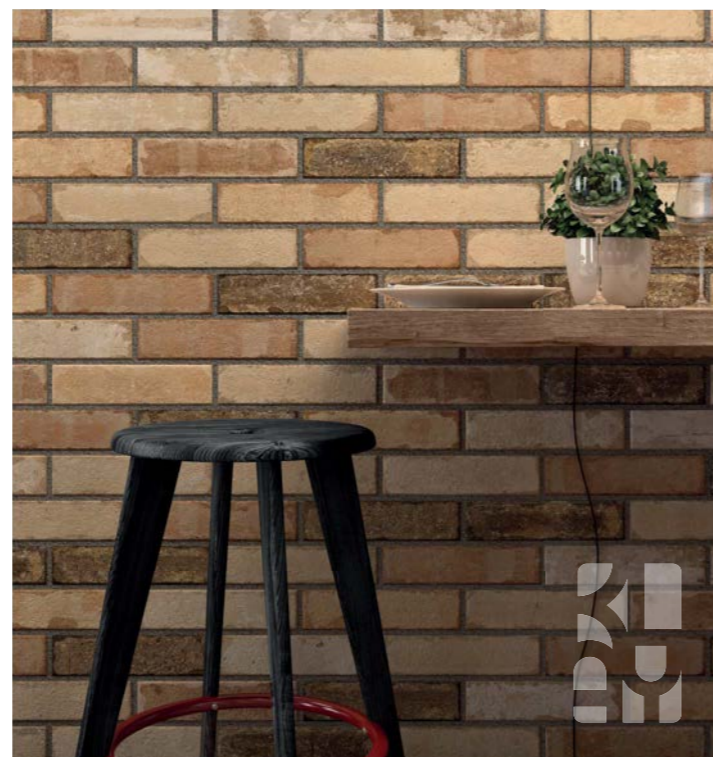

PLAIN WHITE
20 x 20 cm

DIAGONAL WHITE
20 x 20 cm

FLOWER WHITE
20 x 20 cm

NATURE WHITE
20 x 20 cm

Fine full-body coloured porcelain stoneware

8.5 mm

BEIGE DECOR
7.5 x 30 cm

WHITE PLAIN
7.5 x 30 cm