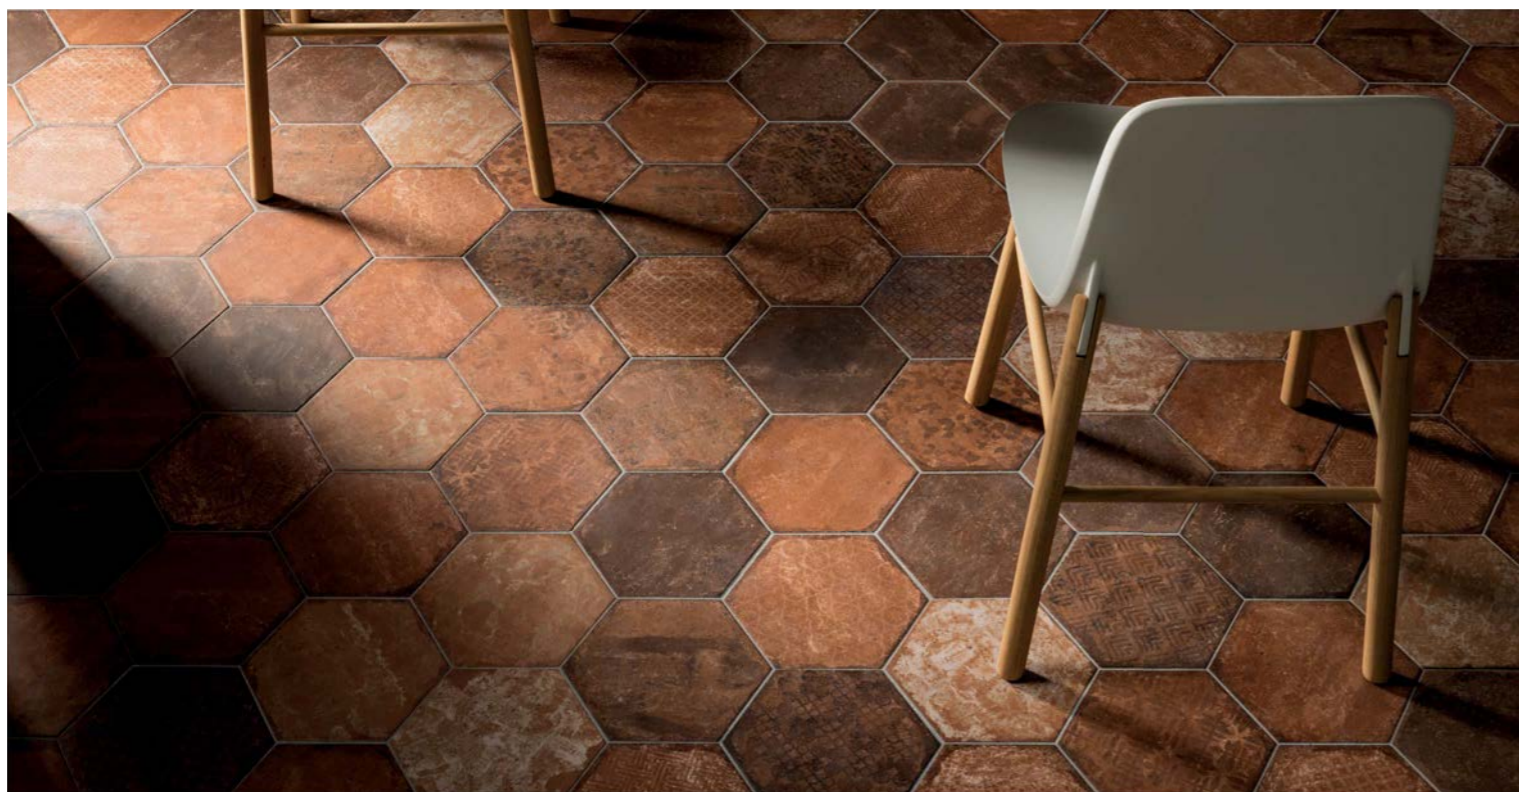

Fine full-body coloured porcelain stoneware

8.5 mm