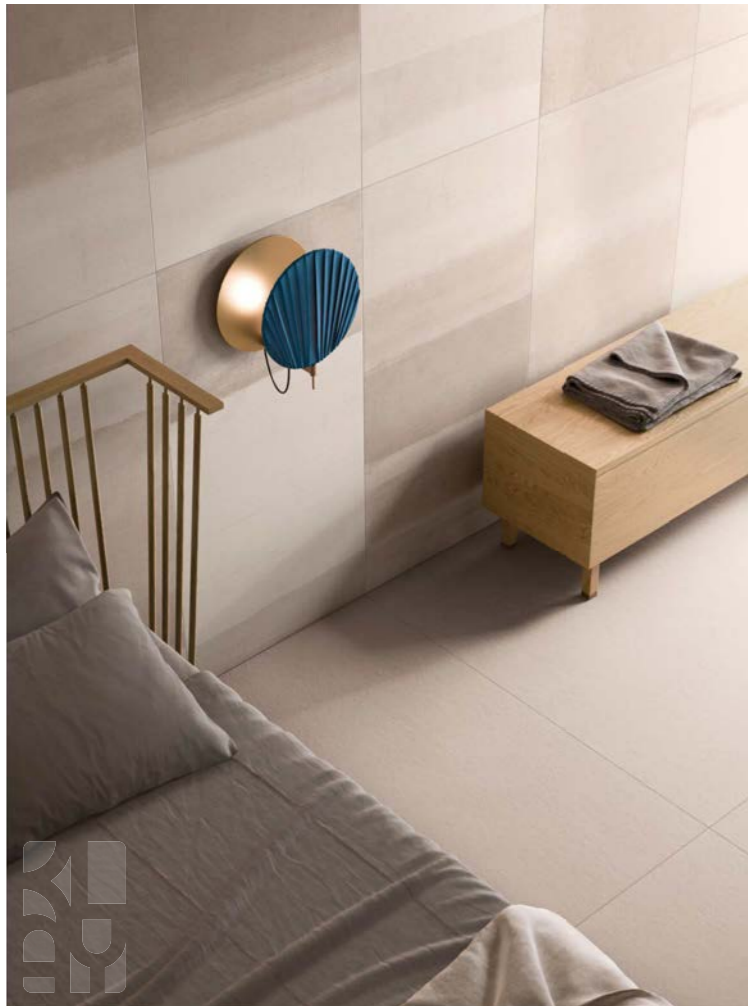

DESERTO  
120 x 278 cm

Controlled random boxing of 3 subjects

**BOSCO**  
120 x 278 cm

CAOLINO  
120 x 278 cm

**TUFO**  
120 x 278 cm

**FOSSILE**  
120 x 278 cm

Fine full-body coloured porcelain stoneware

9.5 mm