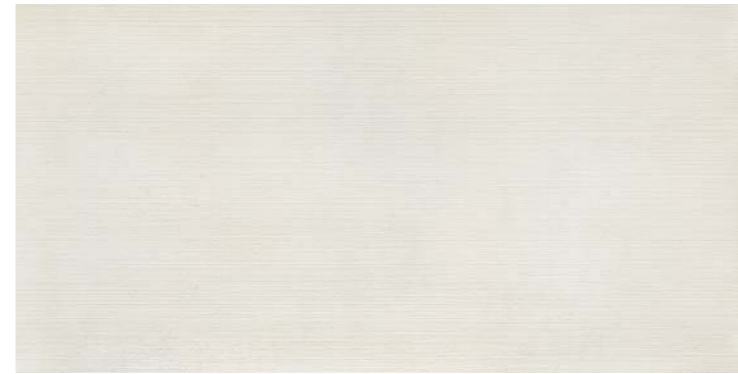

**GREY PLAIN**  
60 x 120 cm

**LIGHT PLAIN**  
60 x 120 cm

**DARK PLAIN**  
60 x 120 cm

Fine full-body coloured porcelain stoneware

9.5 mm

**WHITE TRAMA**  
60 x 120 cm

**WHITE**  
60 x 120 cm

**IVORY TRAMA**  
60 x 120 cm