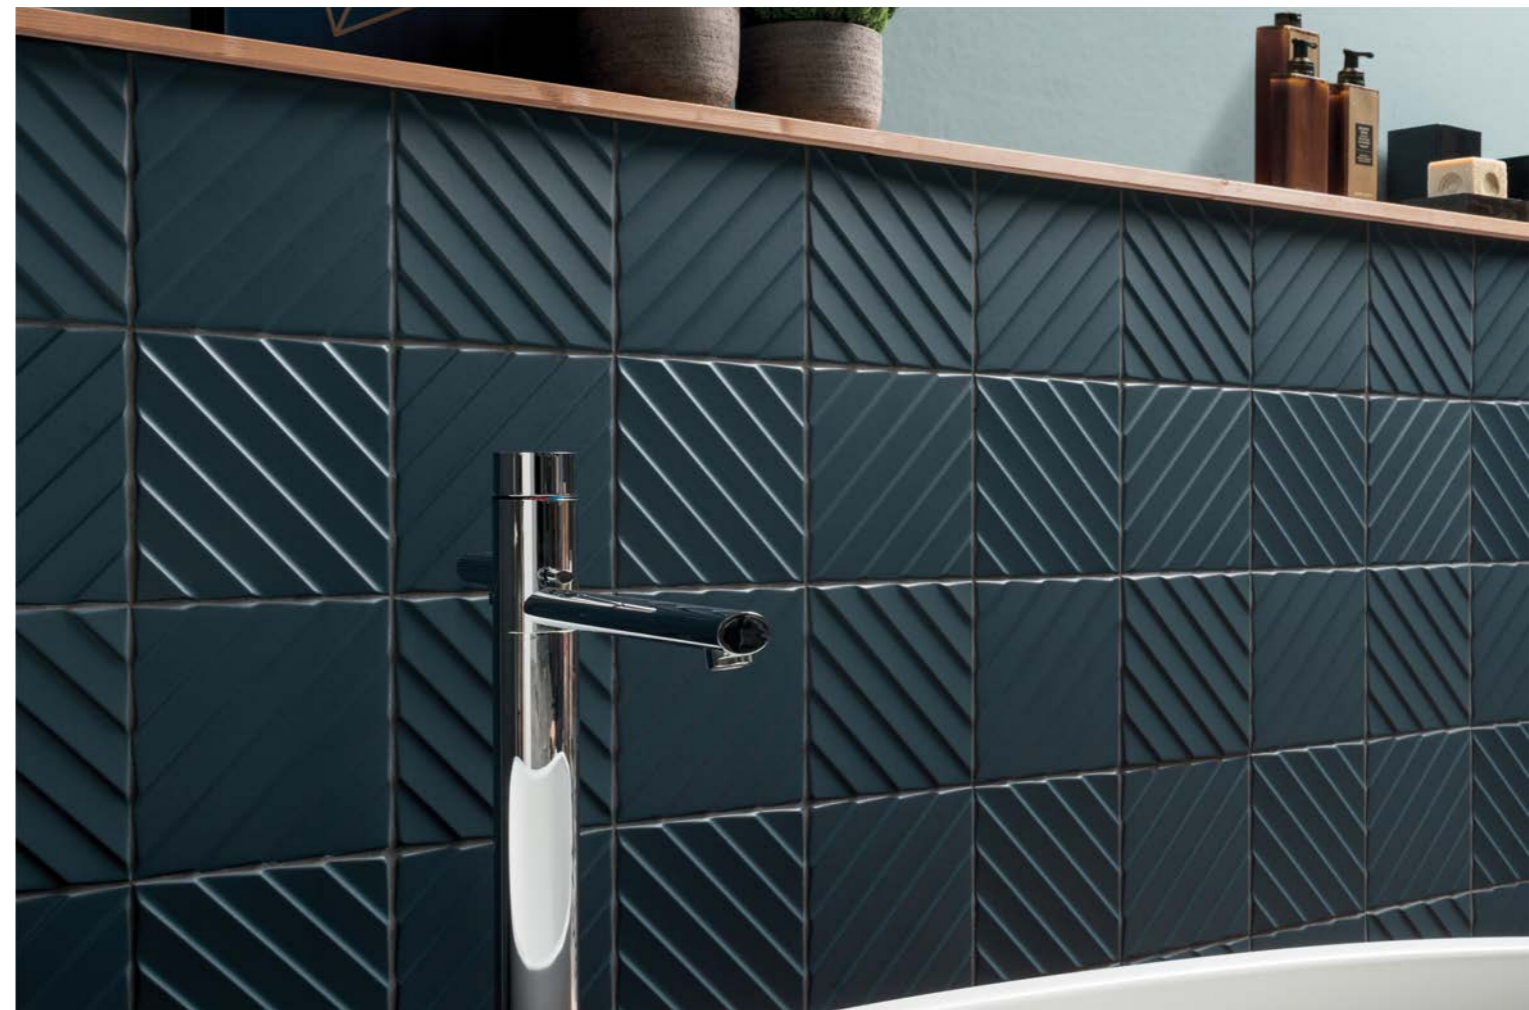

Fine glazed porcelain stoneware

9 mm