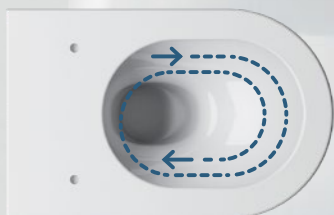

16537AEDNS 65x37 - Rs.1,25,440.00

Edition 100

1100ED00 100x50 - Rs.1,10,000.00

Newflush[®]

The Original

The elimination of the rim ensures greater continuity of the WC surfaces, making cleaning easier and more thorough with less use of detergents.