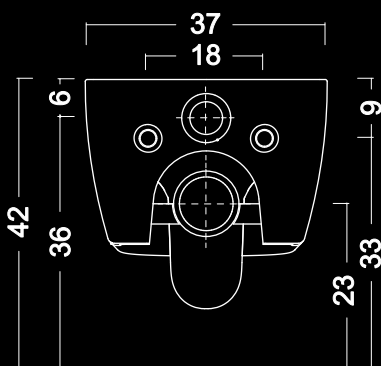

## PIN - GLOSSY RIMLESS WC

*Rimless wall-hung toilet*  
 fixing screws and water flow reducer included.  
 55x37xh29 cm

*Available in gloss colour Range:*

KLOY STORE