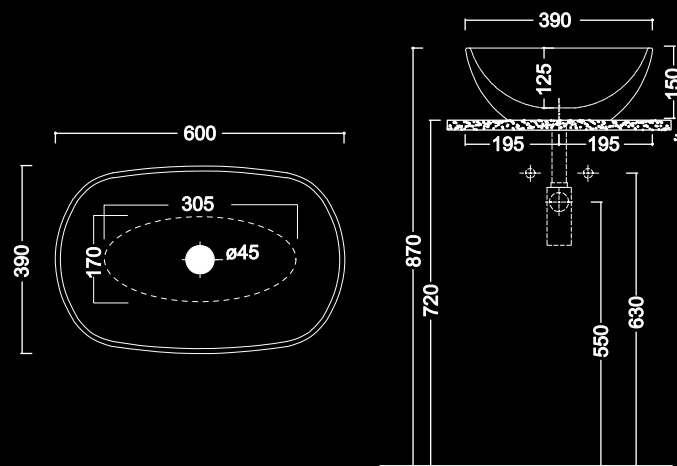

Available in gloss colour Range:

Nero

Lino

Curry

Fard

Ciliegia

Corteccia

Rugiada

Denim

Amazzonia

Tè