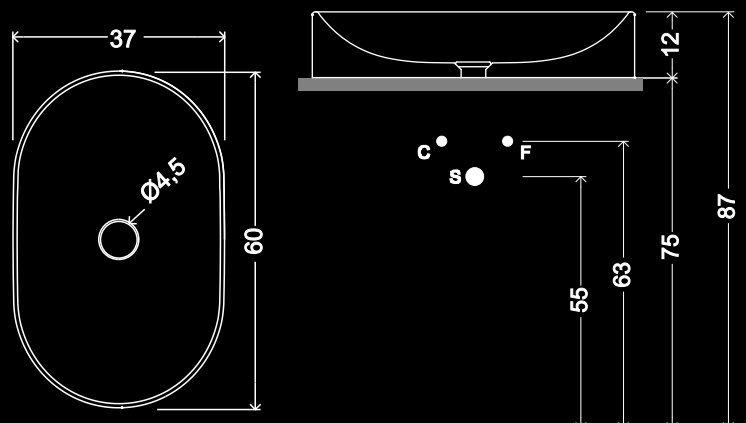

Available in gloss colour Range:

Nero

Lino

Curry

Fard

Ciliegia

Cortecchia

Rugiada

Denim

Amazzonia

Tè