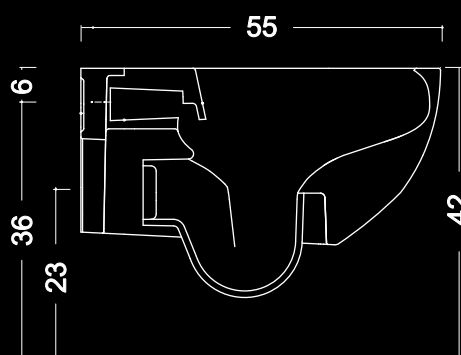

## PIN - GLOSSY RIMLESS WC

*Rimless wall-hung toilet*  
 fixing screws and water flow reducer included.  
 55x37xh29 cm

*Available in gloss colour Range:*

KLOY STORE