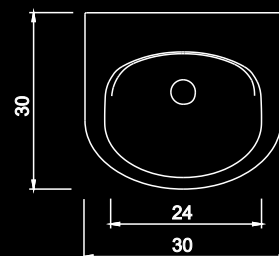

## “U” - GLOSSY URINAL

Ceramic urinal. Fixing kit included  
30x30xh69 cm  
Kg. 9,7

Available in gloss colour Range:

Nero

Lino

Denim