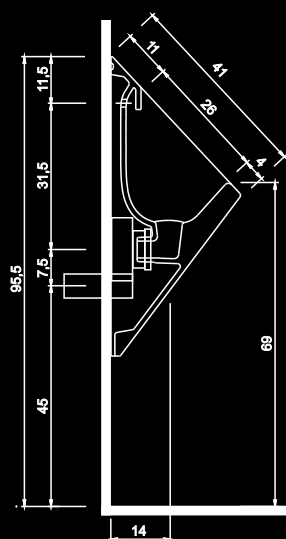

## PIN - GLOSSY RIMLESS WC

*Rimless wall-hung toilet*  
 fixing screws and water flow reducer included.  
 55x37xh29 cm

*Available in gloss colour Range:*

KLOY STORE

# NIC

design

## “U” - GLOSSY URINAL

Ceramic urinal. Fixing kit included  
30x30xh69 cm  
Kg. 9,7

Available in gloss colour Range:

Nero

Lino

Denim