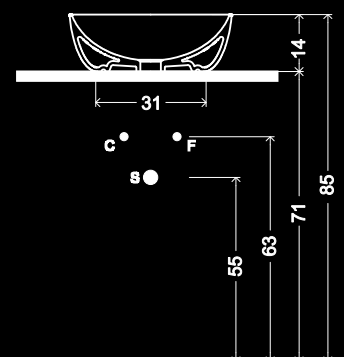

NIC

d e s i g n

KLAY STORE

OVVIO - GLOSSY COUNTERTOP

Ceramic countertop washbasin without overflow
ø42xh14 cm

Available in gloss colour Range:

Nero

Lino

Fard

Corteccia

Rugiada

Denim

Amazzonia