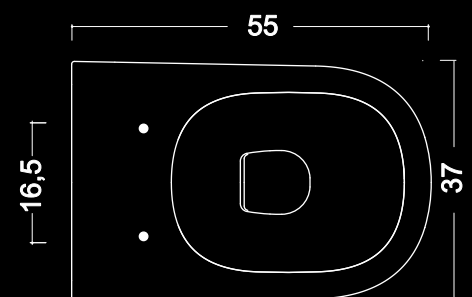

## PIN - GLOSSY RIMLESS WC

*Rimless wall-hung toilet*  
 fixing screws and water flow reducer included.  
 55x37xh29 cm

*Available in gloss colour Range:*

KLOY STORE