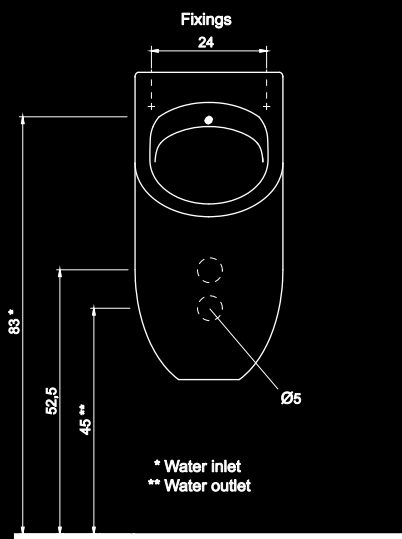

## PIN - GLOSSY RIMLESS WC

*Rimless wall-hung toilet*  
 fixing screws and water flow reducer included.  
 55x37xh29 cm

*Available in gloss colour Range:*

KLOY STORE

# NIC

design

## “U” - GLOSSY URINAL

Ceramic urinal. Fixing kit included  
30x30xh69 cm  
Kg. 9,7

Available in gloss colour Range:

Nero

Lino

Denim