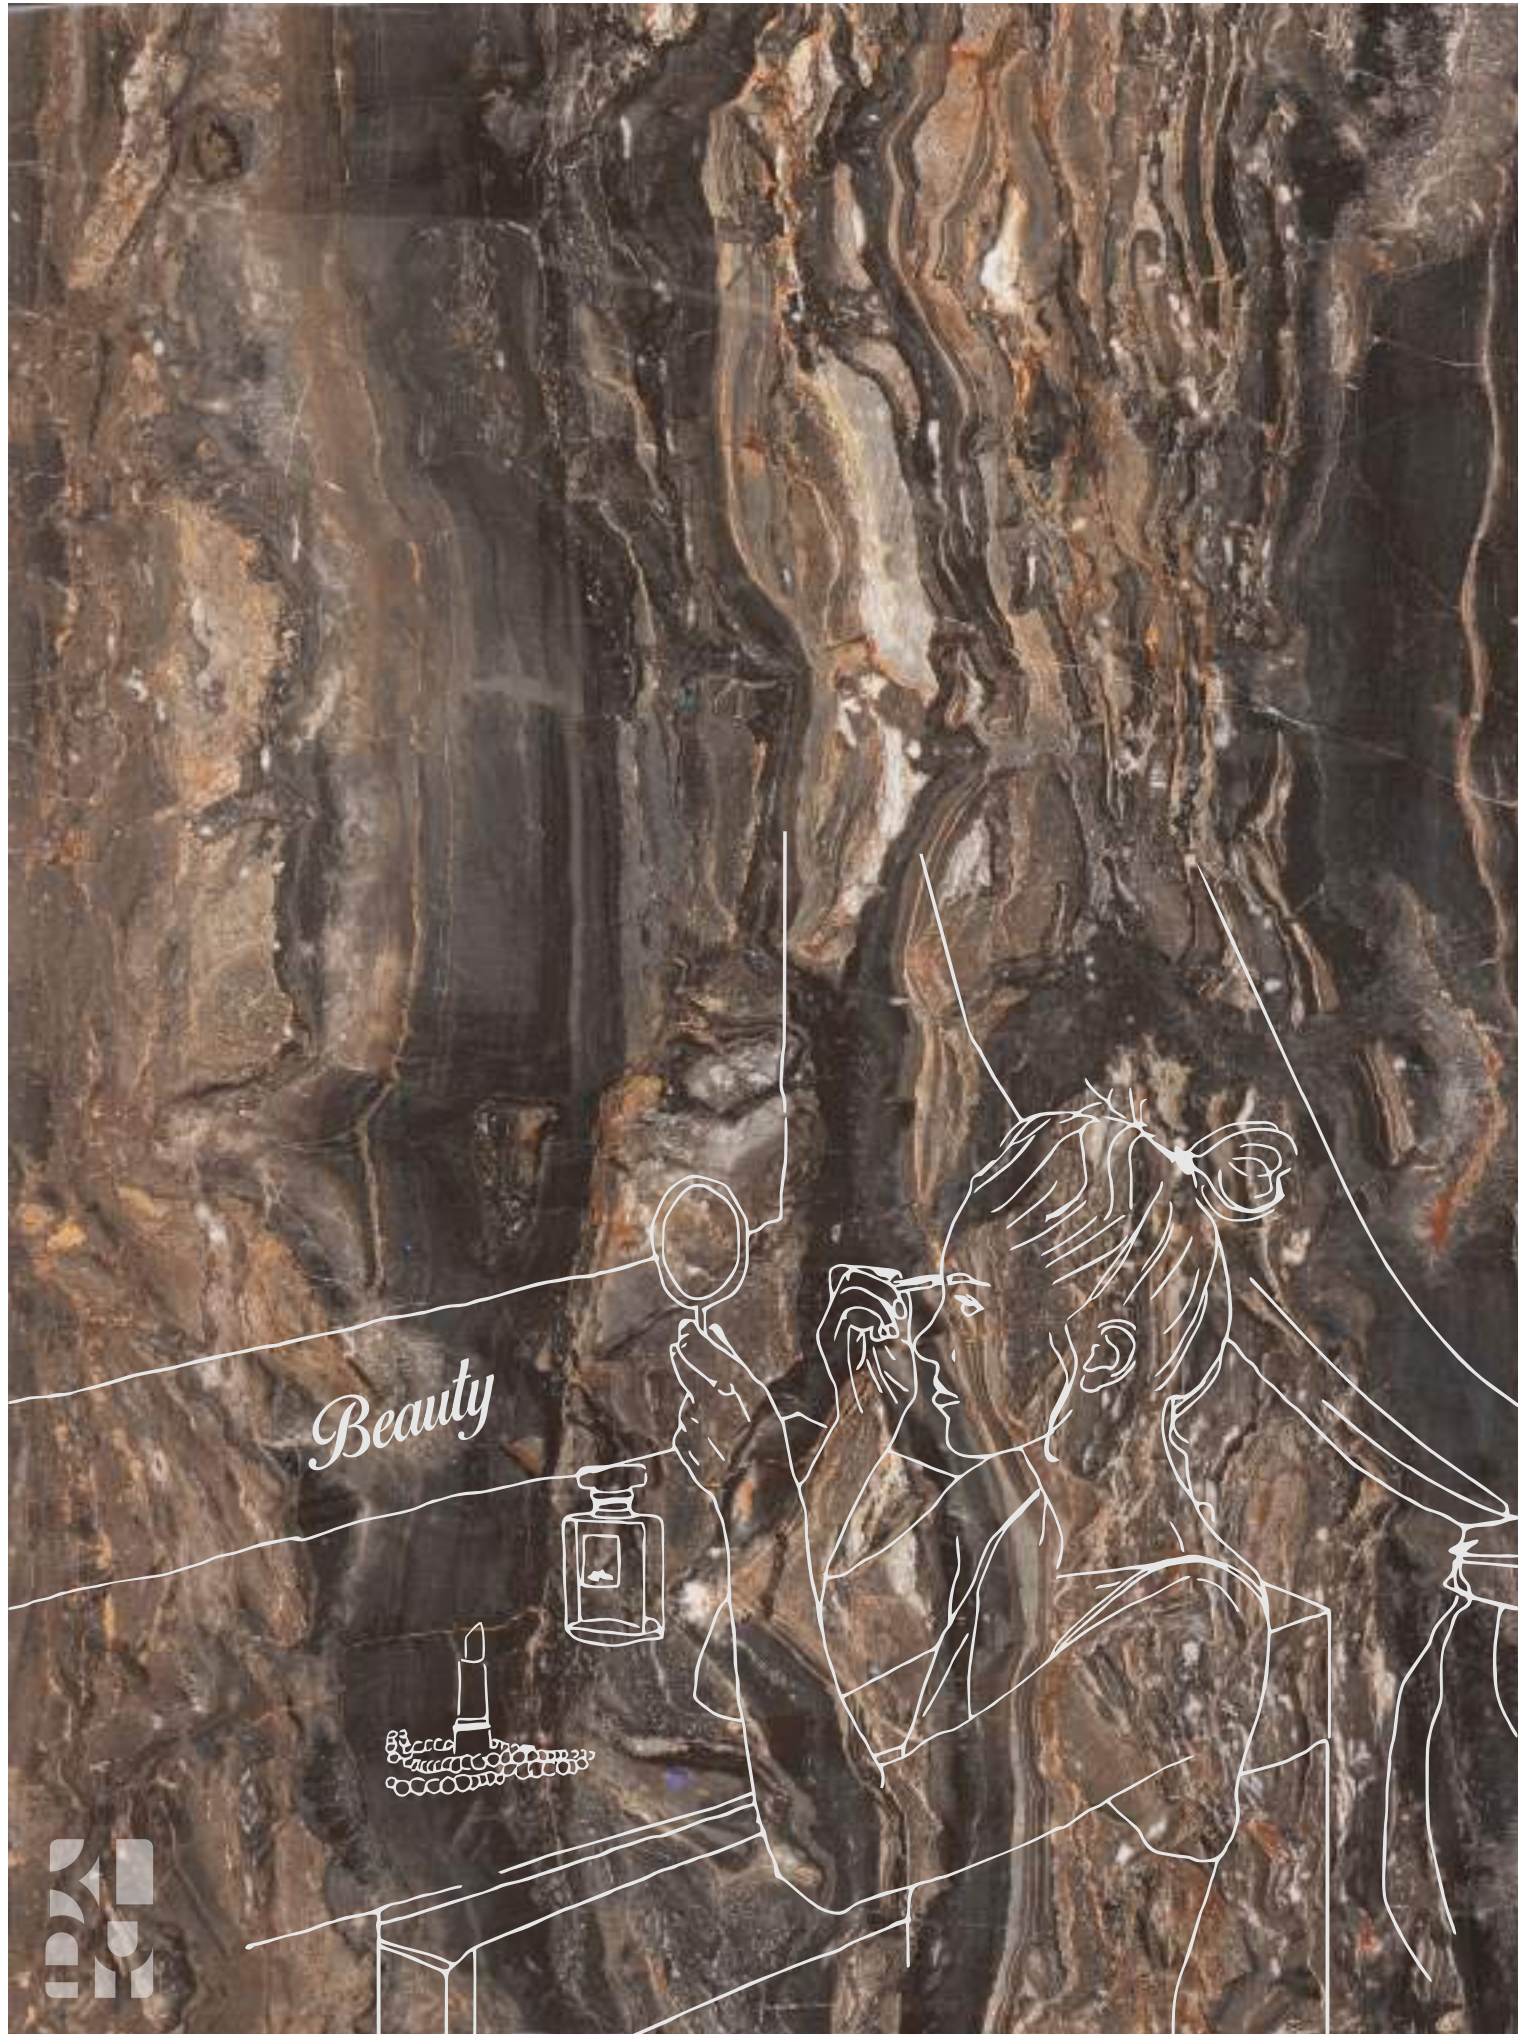

SLABS

CALACATTA AUREO
120 x 260 cm

Boat & Yachts

CALACATTA GRISEO
120 x 260 cm

CALACATTA VOLCANO
120 x 260 cm

CARAVAGGIO ALBUS
120 x 260 cm

Airport

COLORADO LINCOLN
120 x 260 cm

ORBICO VESUVIO
120 x 260 cm

PALISSANDRO BLUETTE
120 x 260 cm

STATUARIO ELISIO
120 x 260 cm

CLAY
120 x 278 cm

Glazed Porcelain Stoneware

6 mm

LIMY
120 x 278 cm

SAND
120 x 278 cm

FOSSIL
120 x 278 cm

CALCE
120 x 278 cm

PERLA
120 x 278 cm

MICA
120 x 278 cm

Controlled random of subject

FRONDE
120 x 278 cm

Full-body Coloured Porcelain Stoneware

6 mm

BOSCO
120 x 278 cm

DESERTO
120 x 278 cm

Fine full-body coloured porcelain stoneware

9 mm

GREY
120 x 240 cm | 60 x 120 cm

Fine full-body coloured porcelain stoneware

9 mm

DARK
120 x 240 cm | 60 x 120 cm